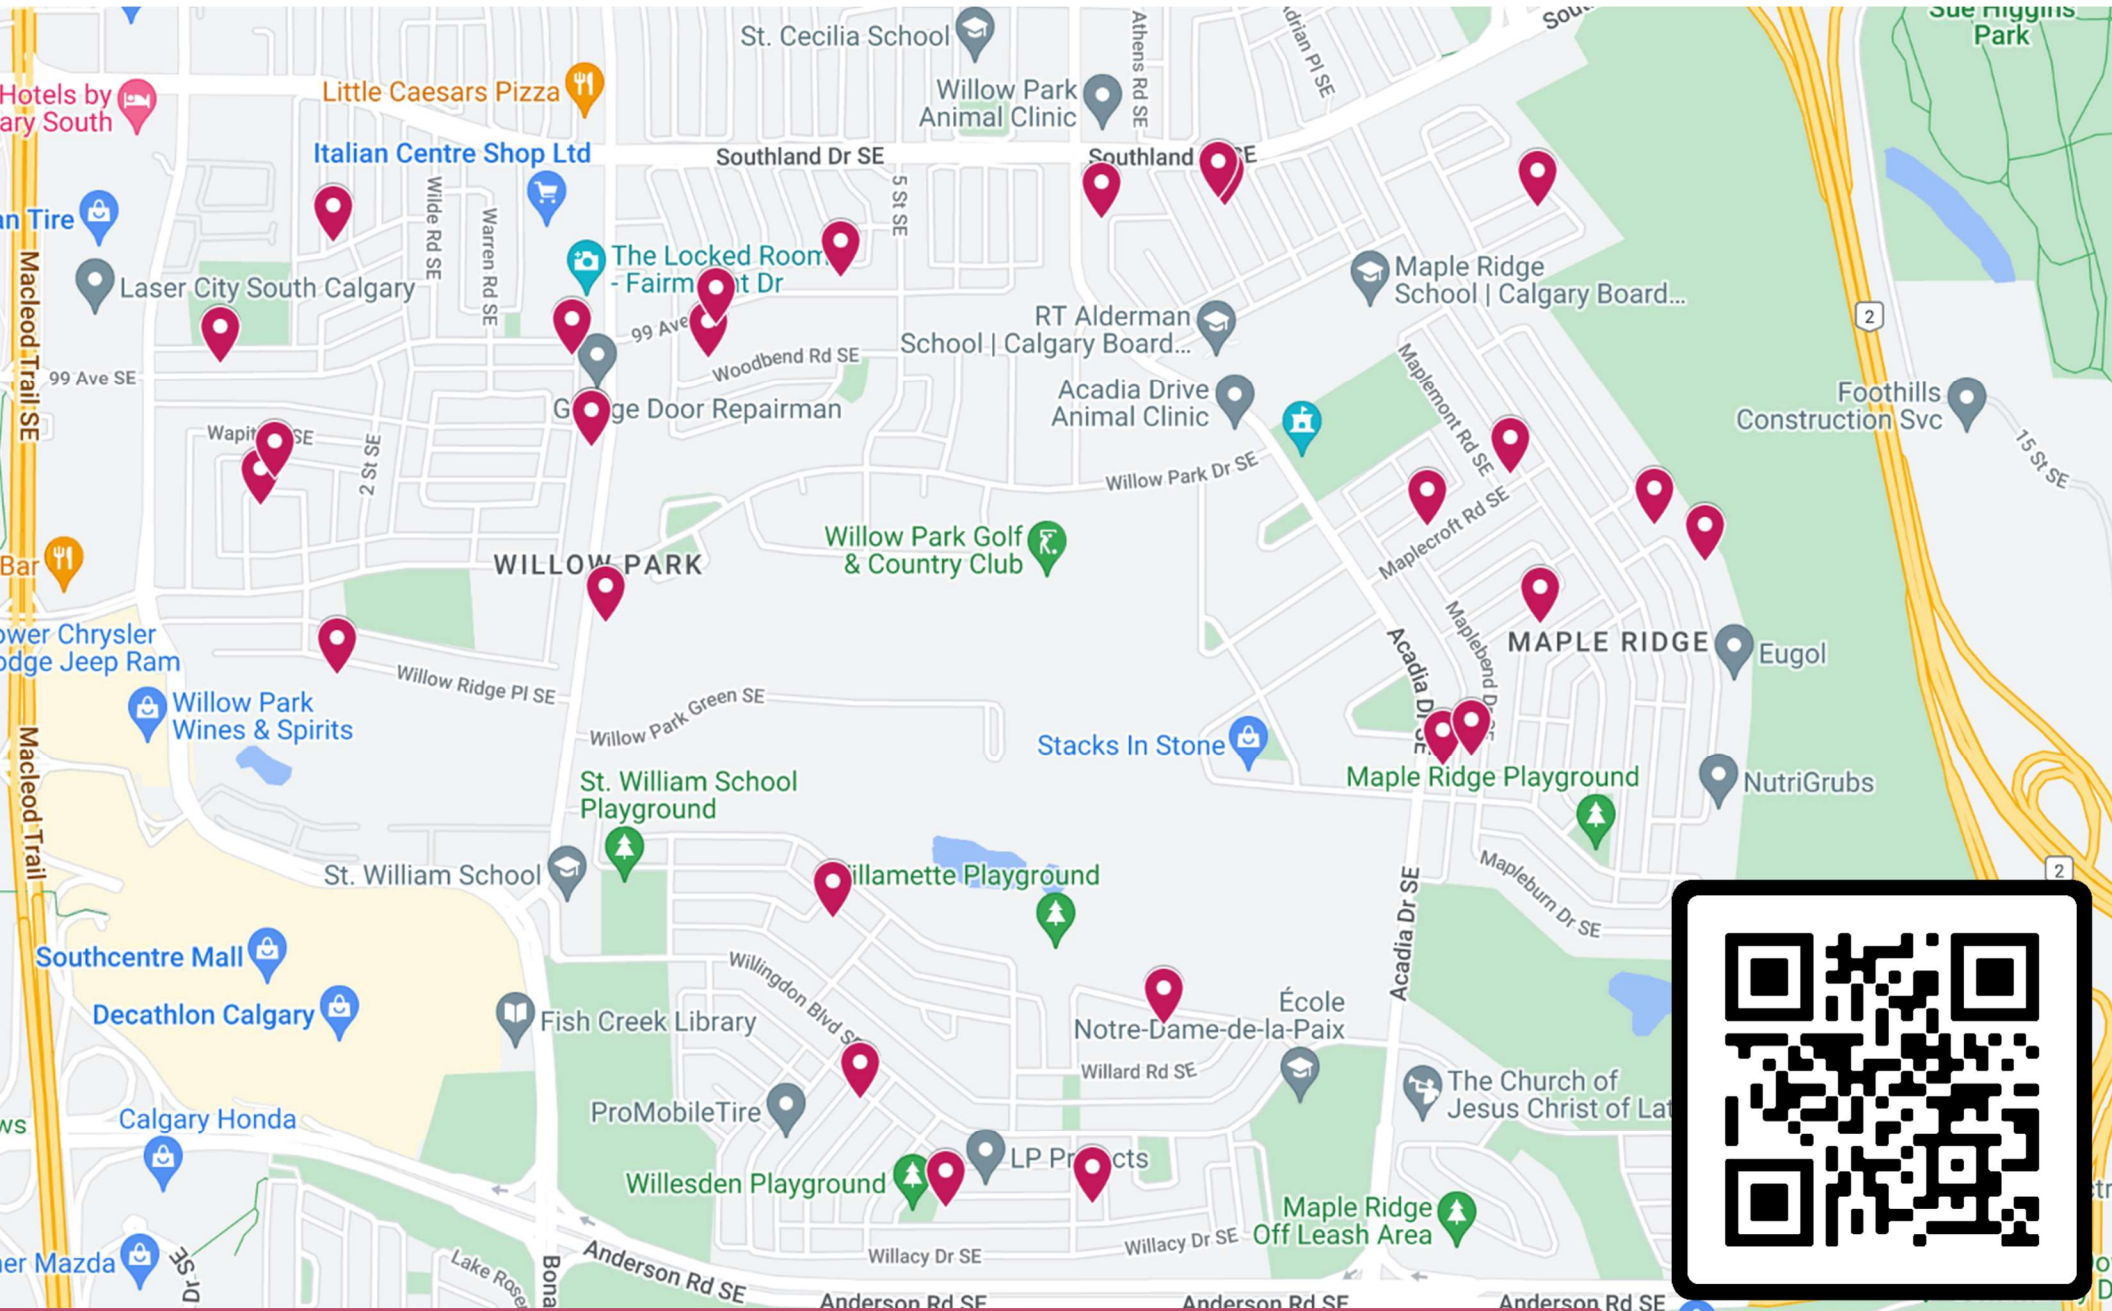

# PARADE OF GARAGE SALES

**June 25 & 26.**

**9 a.m. - 3 p.m.**

## Participating Households\*

Address	Saturday, June 25	Sunday, June 26
10735 Mapleglen Cres SE Calgary Alberta	✓	✓
232 99th Ave SE Calgary Alberta	✓	✓
10211 Fairmount Drive SE Calgary Alberta	✓	
10732 Mapleshire Cres SE Calgary Alberta	✓	✓
443 Wilverside Way SE Calgary Alberta	✓	✓
11207 Wilson Road SE Calgary Alberta	✓	✓
528-99 Avenue SE Calgary Alberta	✓	✓
10224 Maplebrook PI SE Calgary Alberta	✓	✓
804 Acadia Dr SE Calgary Alberta	✓	
10815 Maplebend Drive SE Calgary Alberta	✓	
10712 Mapleshire Crescent Calgary Alberta	✓	✓
123 Maple Court Cres SE Calgary Alberta	✓	
10716 Fairmount Drive SE Calgary Alberta	✓	✓
412 Woodbend Road SE Calgary Alberta	✓	✓
748 Willamette Drive SE Calgary Alberta	✓	
371 99 Ave SE Calgary Alberta	✓	
10220 Maple Brook Place Calgary Alberta	✓	✓
10211 Fairmount Drive SE Calgary Alberta	✓	
11420 Wilcox ST SE Calgary Alberta	✓	✓
615 Willesden Drive SE Calgary Alberta	✓	✓
620 Acadia Drive SE Calgary Alberta	✓	✓
924 Maplecroft Road SE Calgary Alberta	✓	✓
10527 Waneta Cres SE Calgary Alberta	✓	✓
307 Willow Ridge Place SE Calgary Alberta	✓	✓
415 99 Avenue SE Calgary Alberta	✓	✓
10432 Maplemont Road SE Calgary Alberta	✓	✓
10548 Waneta Crescent SE Calgary Alberta	✓	✓
152 Maple Court Crescent SE Calgary Alberta	✓	✓
302 Whitney Cres SE Calgary Alberta	✓	✓

\*Locations may opt to close early should items be sold, or demand dwindles

*Virtual Map Download – Scan QR Code*